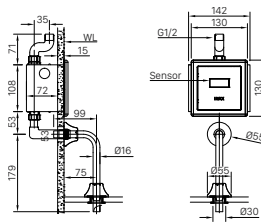

OKUV-30SM | OKUV-30SM-0.5 (TOP INLET INSTALLATION)