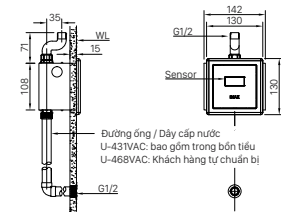

OKUV-30SM | OKUV-30SM-0.5 (BACK INLET INSTALLATION)